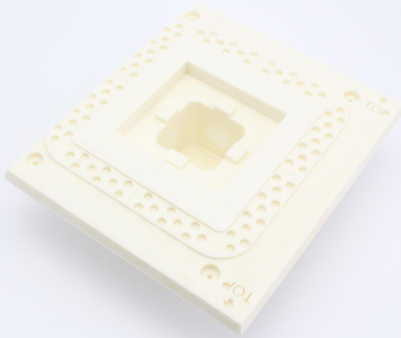

ACCESSORIES:

The Infinity can be completed by using additional accessories.

TRIMLESS WALLBOX

TRIM_SWITCHMCWINV124_BC (brick or concrete/metal, corian or wood),
TRIM_SWITCHMCWINV124_P (plasterboard/metal, corian or wood),
TRIM_SWITCHGS124_BC (brick or concrete/glass or stone),
TRIM_SWITCHGS124_P (plasterboard/glass or stone),

The switch is surface mount, but can be **made 100% recessed** with the **Trimless Wallbox** delivered by Xillo®. The fixture is in one piece and completely made of the **solid patented composite**, so no need for an extra mounting kit. Easily install this wallbox in the wall thanks to the **pre-drilled holes**. The unique layered design and the **handy indicators for laser positioning**, make sure that every fixture is **easy to plaster**. In addition, the typical Xillo® pattern and large mounting surface ensures that the plaster is always perfectly fixated. Finish it off the way you like.

See our **Trimless Switch Wallbox** data sheet for further information.

TRIM_SWITCH