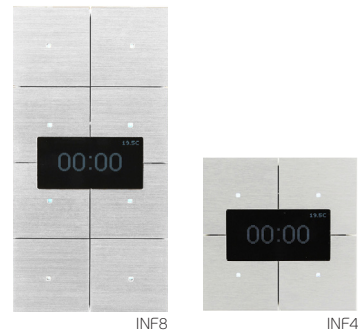

ACCESSORIES:

The Infinity can be completed by using additional accessories.

TRIMLESS WALLBOX

TRIM_SWITCHMCWINV124_BC (brick or concrete/metal, corian or wood),
TRIM_SWITCHMCWINV124_P (plasterboard/metal, corian or wood),
TRIM_SWITCHGS124_BC (brick or concrete/glass or stone),
TRIM_SWITCHGS124_P (plasterboard/glass or stone),

The switch is surface mount, but can be **made 100% recessed** with the **Trimless Wallbox** delivered by Xillo®. The fixture is in one piece and completely made of the **solid patented composite**, so no need for an extra mounting kit. Easily install this wallbox in the wall thanks to the **pre-drilled holes**. The unique layered design and the **handy indicators for laser positioning**, make sure that every fixture is **easy to plaster**. In addition, the typical Xillo® pattern and large mounting surface ensures that the plaster is always perfectly fixated. Finish it off the way you like.

See our **Trimless Switch Wallbox** data sheet for further information.

CUSTOMIZATIONS:

Would you like to **personalize** your **products** permanently with inscriptions, logos and/or symbols? All Tense finishes are suitable for these customizations. **Engraving, printing, lasering...** are some of the available options.

See our **Customizations** data sheet for further explanation.

INF8

INF4