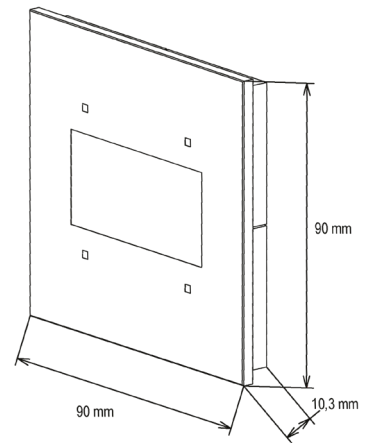

INT glass 4F